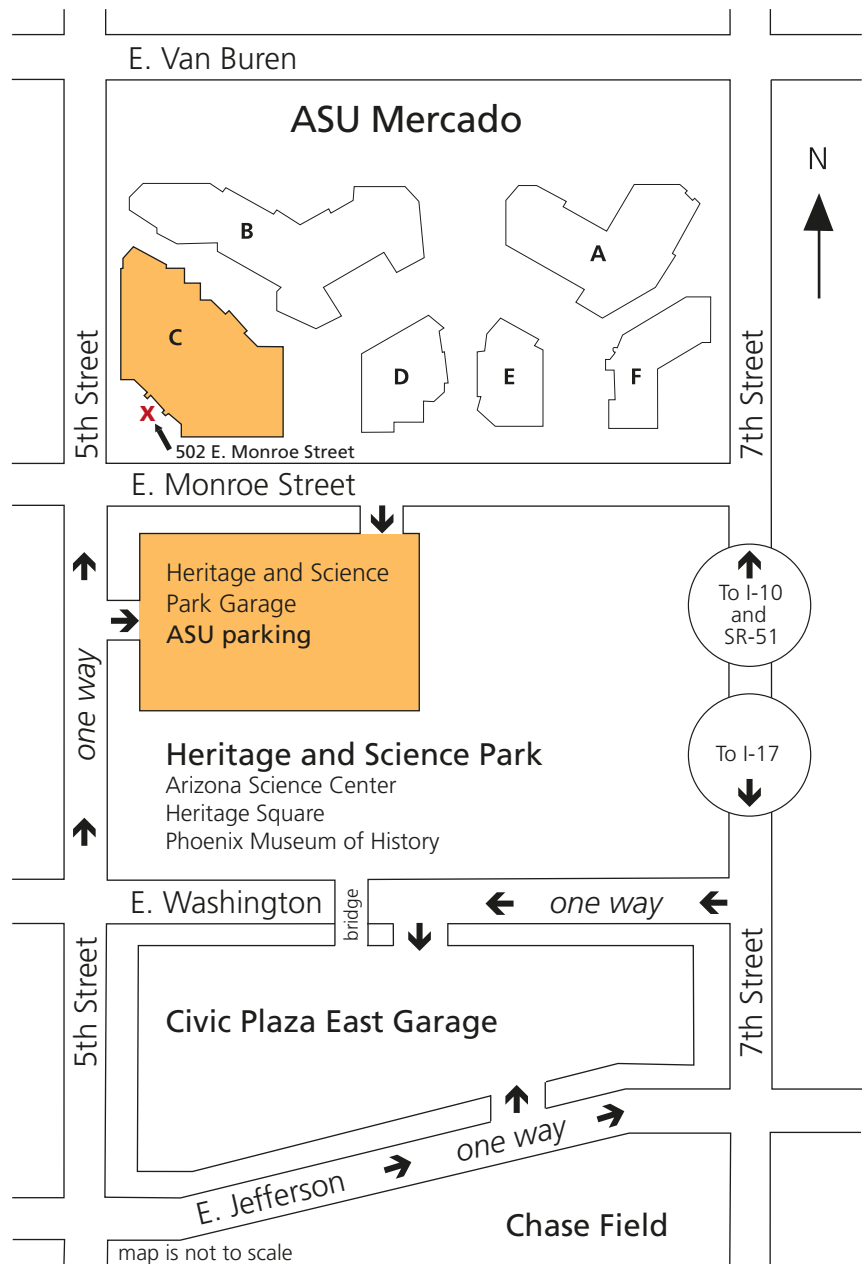

Mercado Building C

502 E. Monroe Street
Phoenix, AZ 85004-2337

P: (602) 496-1360

H: Monday - Friday: 9:00 AM to 5:00 PM

Heritage Square Garage Parking

The Heritage and Science Park garage is the most convenient parking location. The garage is at the southeast corner of Monroe and Fifth streets. There are two garage entrances; one is on Monroe Street and another on Fifth Street.

You will receive a validation ticket from your CFA host.

Driving Directions

From the east valley, take I-10 west (Los Angeles) and exit at 7th Street south -OR- take US 60 west to I-10 west (Los Angeles), exit onto I-17 north and exit at 7th Street north.

From the west valley, take I-10 east (Tucson) and exit at 7th Street south

From north Phoenix, take SR51 south to I-10 west and exit 7th Street south

Heading South on 7th Street, turn Right (West) on Monroe for parking garage

Heading North on 7th Street, turn Left (West) on Monroe for parking garage